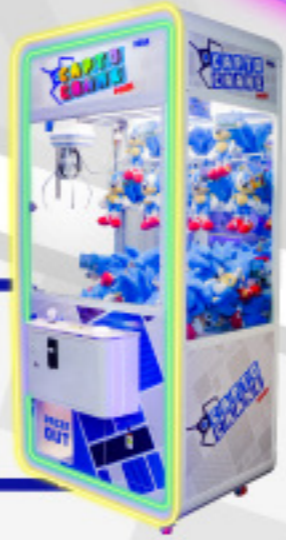

CAPTO CRANE

ANIMATION THAT'S SIMPLY CAPTO-VATING!

NEW ANIMATED LIGHTING

CAPTO CRANE HAS JUST GOT A WHOLE LOT BETTER! THIS SENSATIONAL HIT SINGLE-PLAYER CRANE, HAS A CONTEMPORARY DESIGN THAT DRAWS PLAYER'S ATTENTION AT ANY VENUE. THE VIVID PARALLEL EDGE LIGHTING, CAN BE SET TO ALTERNATE BETWEEN FIVE DIFFERENT COLOURS, INCLUDING RED, GREEN, BLUE, YELLOW, AND PINK. FURTHERMORE, THE 3D HEADER CREATES A MESMERISING GRADIENT LIGHTING EFFECT THAT IS SIMPLY STUNNING.

FEATURING TWO PRIZE HOLDERS WITH MIRRORED BACKS TO MAXIMIZE PRIZE VISIBILITY, THE GAME IS EASY TO RESTOCK AND OPERATE. ADJUSTABLE CONTROLS AND RELIABLE MECHANICAL PARTS MAKE CAPTO CRANE A PERFECT ADDITION TO ANY FEC OR ARCADE!

FEATURES

- 3D HEADER GRADIENT EFFECT LIGHTING
- COLOUR-CHANGING EDGE LIGHTING
- COMPACT SINGLE PLAYER CABINET
- MIRRORED BACK FOR PRIZE VISIBILITY

ALSO AVAILABLE IN MEDIUM 87CM (34") CABINET

DEPTH: 84cm 33"
WIDTH: 82cm 32"
HEIGHT: 209cm 82"